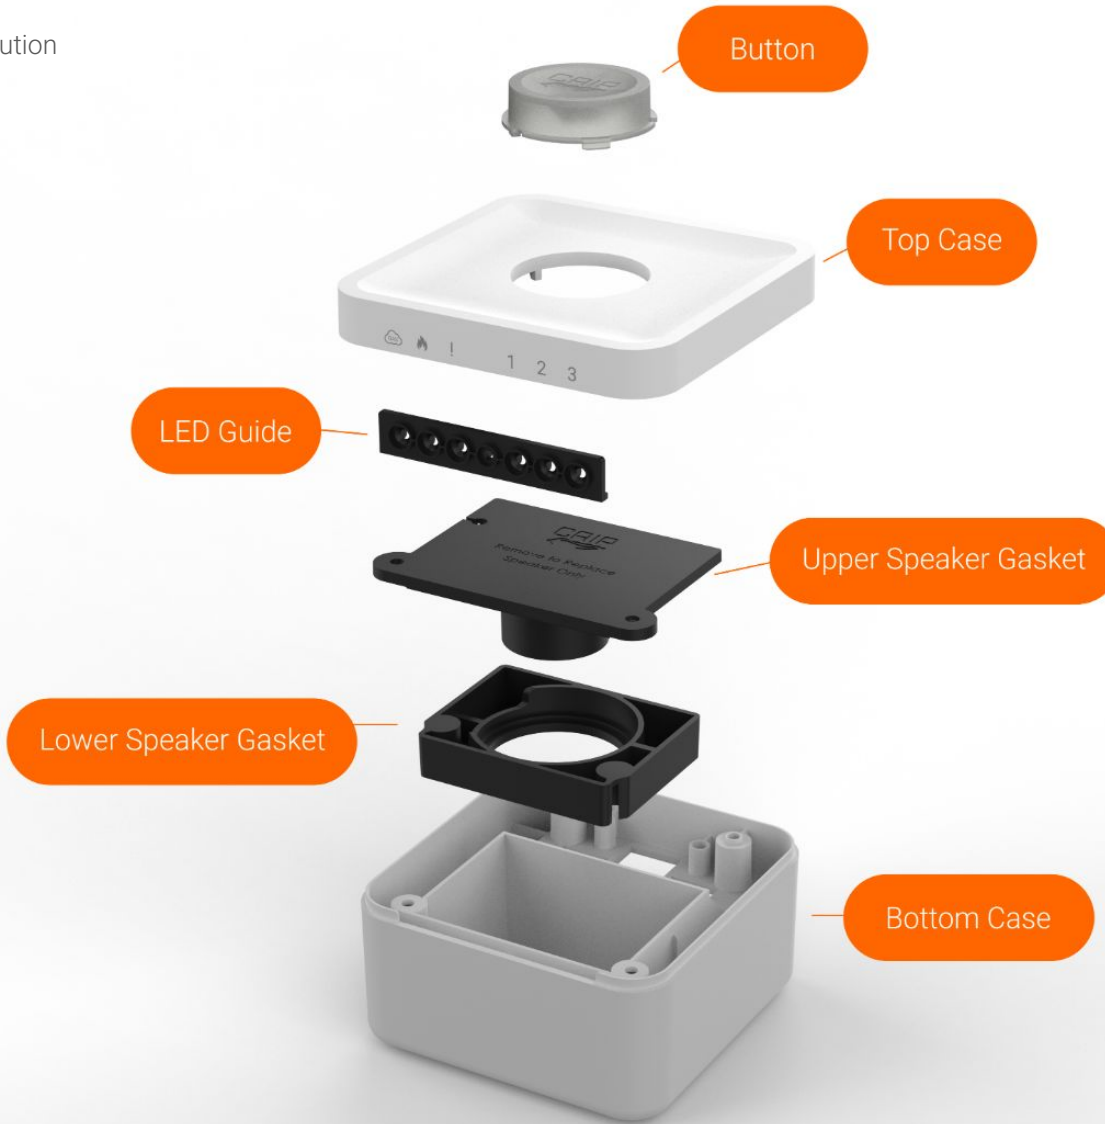

Vibe

Sensory Impairment Solution

Creating products that speak for themselves...

we-cair.com