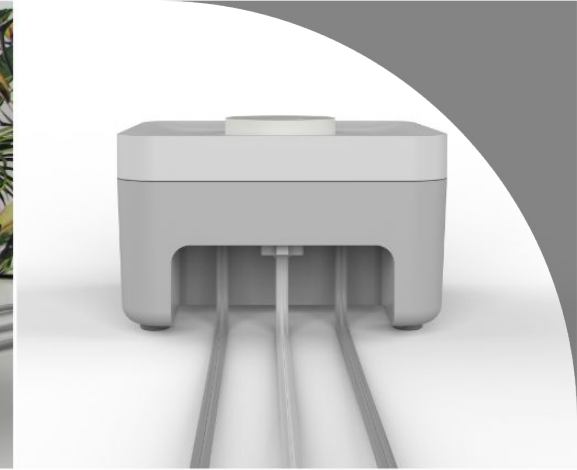

Vibe

Sensory Impairment Solution

Creating products that speak for themselves...

we-cair.com