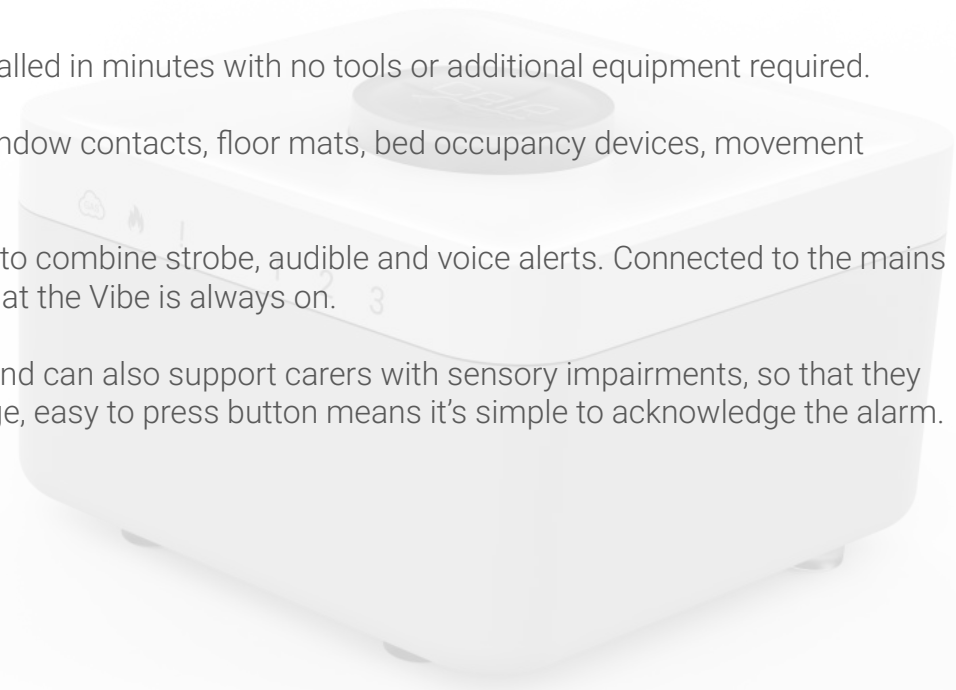

Vibe

Sensory Impairment Solution

The Vibe is a simple, streamlined, all in one DDA device. This visual and audible aid alerts those with sensory impairments and other needs that a connected alarm or sensor has been activated. Designed to discreetly fit into your lifestyle with one neat box that does it all: audio, visual and vibratory pillow alerts and reminders.

With 5 LED icons, it's easy to identify the type of alert being received. With dedicated fire and gas icons, there's also 3 other programmable locations.

Using its unique voice guided programming interface, it can be installed in minutes with no tools or additional equipment required.

The Vibe works with a wide range of sensors including our door/window contacts, floor mats, bed occupancy devices, movement sensors, medication sensors and so much more.

The Vibe can be configured to suit the individual, with the ability to combine strobe, audible and voice alerts. Connected to the mains power, with a 24-hour back-up battery, the user can be reassured that the Vibe is always on.

The Vibe will alert the user of an environmental sensor activation, and can also support carers with sensory impairments, so that they can be notified when a telecare sensor has been activated. The large, easy to press button means it's simple to acknowledge the alarm.

Available on multiple protocols to fit in with existing systems.

Creating products that speak for themselves...

we-cair.com