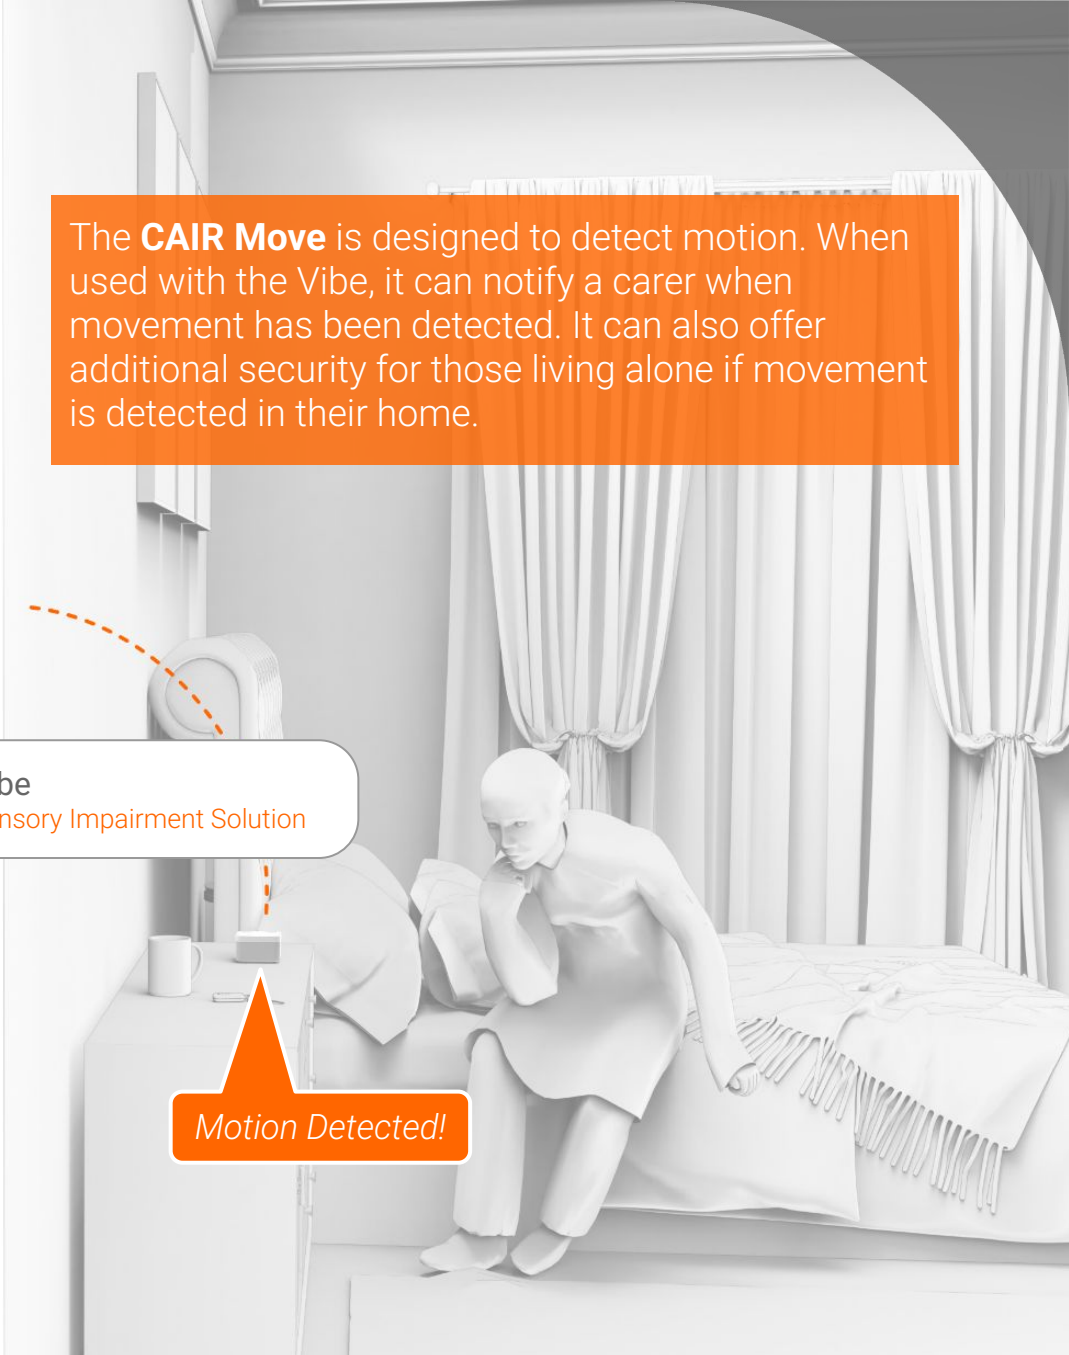

# Vibe

Sensory Impairment Solution

Contact  
Door/Window Sensor

Door or Window Open!

Vibe  
Sensory Impairment Solution

Whether it's for a user who wants to be alerted of visitors coming into their home, or a carer with sensory impairments who needs to be alerted when the person they're supporting has opened a door or window, the Vibe can do it all.

Creating products that speak for themselves...

Door/Window Open/Closed Alerts using Vibe and Contact

# Vibe

Sensory Impairment Solution

Move  
Motion Sensor

The **CAIR Move** is designed to detect motion. When used with the Vibe, it can notify a carer when movement has been detected. It can also offer additional security for those living alone if movement is detected in their home.

Vibe  
Sensory Impairment Solution

Motion Detected!

Creating products that speak for themselves...

Motion/Wandering Alerts using Vibe and Move